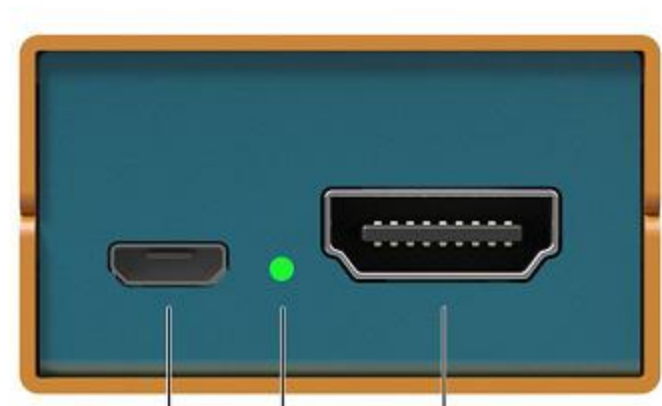

Mini SC1221