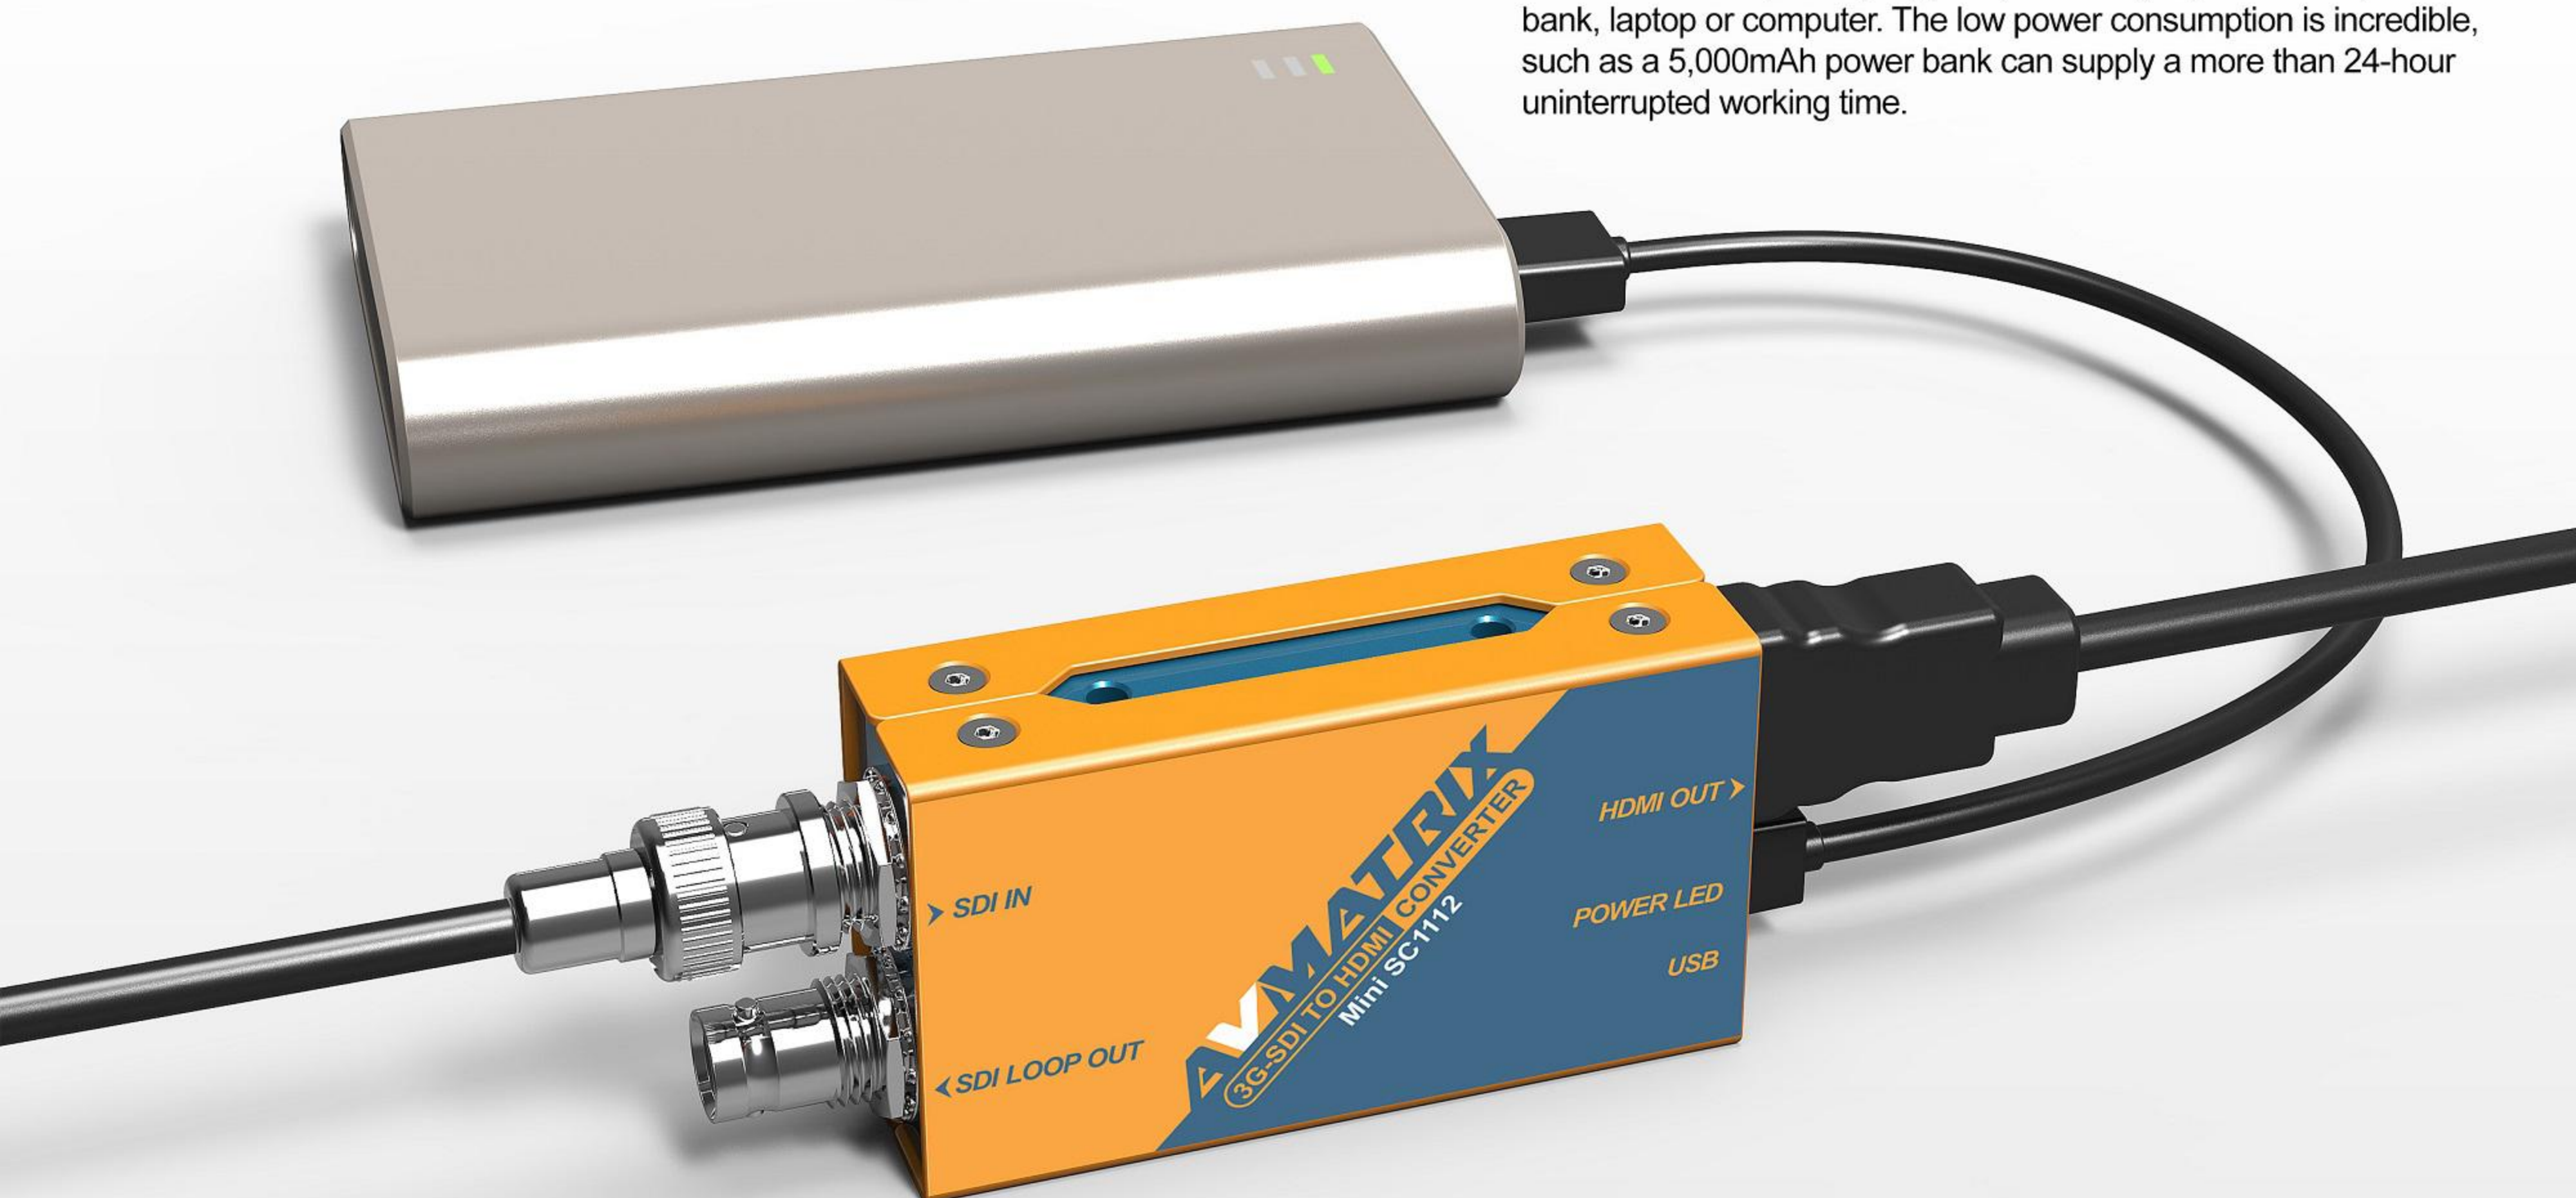

Model NO.: **Mini SC1112** | Model NO.: **Mini SC1221**
3G-SDI to HDMI | **HDMI to 3G-SDI**
POCKET-SIZE BROADCAST CONVERTER

Born for Broadcast

Although it's a pocket-size converter, it is very convenient for users with the full size SDI and HDMI connectors; SD/HD/3G-SDI formats as well as level A and level B are also supported, up to 1080P 60Hz. Complying with EMC test, the steady and reliable performance makes it support 7×24h uninterrupted working without any lag or delay.

Powered Anywhere

Featured with universal USB power solution design, avmatrix mini converter can be powered by Micro USB connection; it can not only connect with DC power plug pack, but also get power from power bank, laptop or computer. The low power consumption is incredible, such as a 5,000mAh power bank can supply a more than 24-hour uninterrupted working time.

Pocket Size and Easy to Mount

Miniature design makes it portable for indoors and outdoors. It's possible to put into pocket and take to anywhere. With a convenient and detachable mounting bracket, it is also available in different application scenarios.