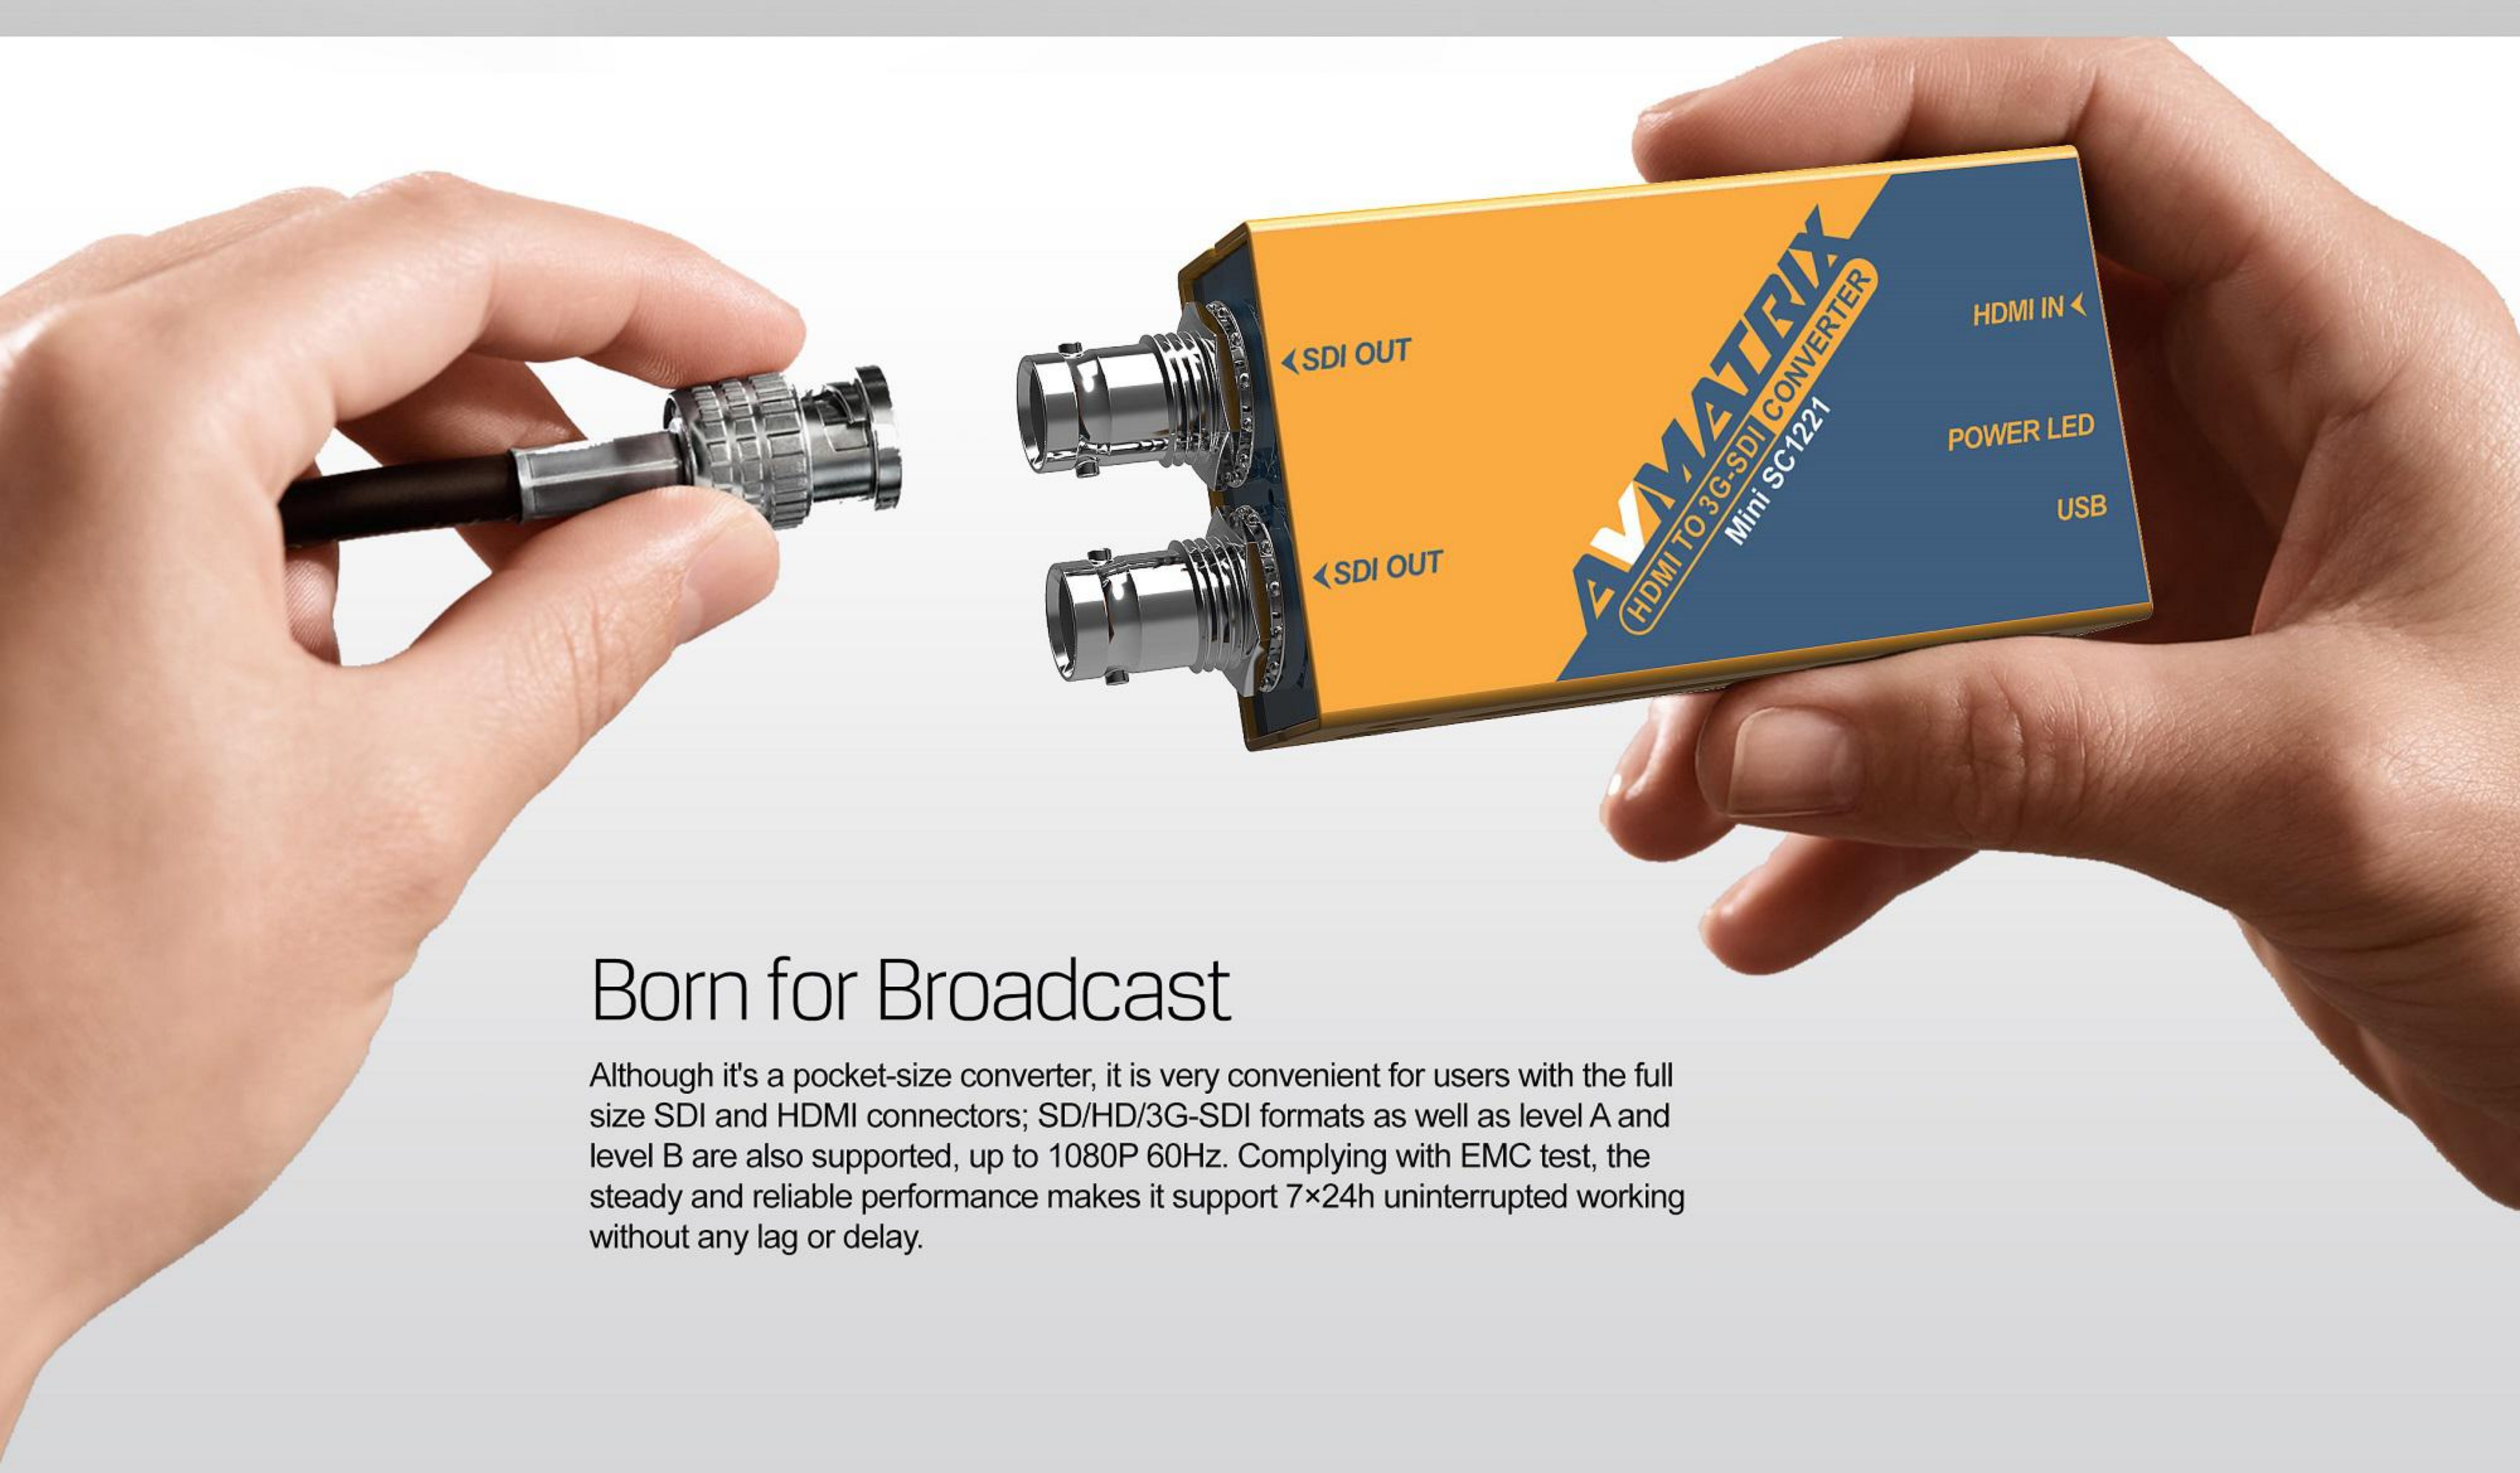

Model NO.: **Mini SC1112** | Model NO.: **Mini SC1221**
3G-SDI to HDMI | **HDMI to 3G-SDI**
POCKET-SIZE BROADCAST CONVERTER

Born for Broadcast

Although it's a pocket-size converter, it is very convenient for users with the full size SDI and HDMI connectors; SD/HD/3G-SDI formats as well as level A and level B are also supported, up to 1080P 60Hz. Complying with EMC test, the steady and reliable performance makes it support 7×24h uninterrupted working without any lag or delay.

Powered Anywhere

Featured with universal USB power solution design, avmatrix mini converter can be powered by Micro USB connection; it can not only connect with DC power plug pack, but also get power from power bank, laptop or computer. The low power consumption is incredible, such as a 5,000mAh power bank can supply a more than 24-hour uninterrupted working time.

Pocket Size and Easy to Mount

Miniature design makes it portable for indoors and outdoors. It's possible to put into pocket and take to anywhere. With a convenient and detachable mounting bracket, it is also available in different application scenarios.