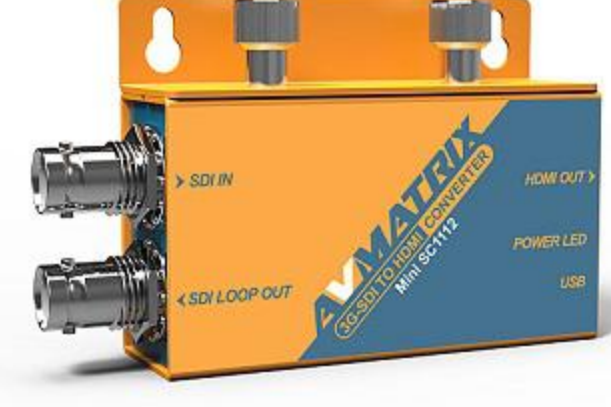

Model NO.: **Mini SC1112** | Model NO.: **Mini SC1221**
3G-SDI to HDMI | **HDMI to 3G-SDI**
POCKET-SIZE BROADCAST CONVERTER

Born for Broadcast

Although it's a pocket-size converter, it is very convenient for users with the full size SDI and HDMI connectors; SD/HD/3G-SDI formats as well as level A and level B are also supported, up to 1080P 60Hz. Complying with EMC test, the steady and reliable performance makes it support 7×24h uninterrupted working without any lag or delay.

Powered Anywhere

Featured with universal USB power solution design, avmatrix mini converter can be powered by Micro USB connection; it can not only connect with DC power plug pack, but also get power from power bank, laptop or computer. The low power consumption is incredible, such as a 5,000mAh power bank can supply a more than 24-hour uninterrupted working time.

Pocket Size and Easy to Mount

Miniature design makes it portable for indoors and outdoors. It's possible to put into pocket and take to anywhere. With a convenient and detachable mounting bracket, it is also available in different application scenarios.