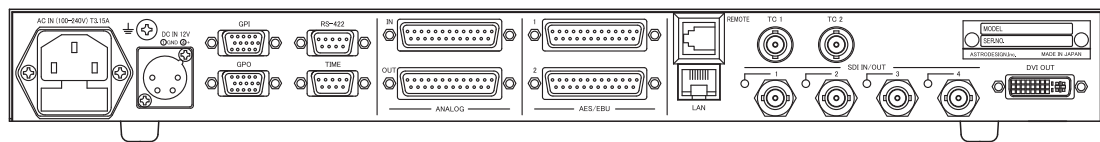

Specifications

AM-3803/AM-3805	
Supply voltage	DC10 to 18V AC100 to 240V (50/60Hz)
Power consumption	38W MAX
LCD life time	50,000 hours (LCD backlight half life period)
Operating temperature range	0 to 40°
Operating humidity range	30 to 80%RH (no condensation)
Dimensions (WxD(mm))	430(W)x44(H)x205(D)mm (excluding subjected parts)
Weights	Approx. 2.7kgs

Appearance

D=205mm

Loudness application

Features

Loudness log analysis software SP-3802

- Load and analysis loudness log from AM-3803/3805
- Analysis result display and log output for smooth operation