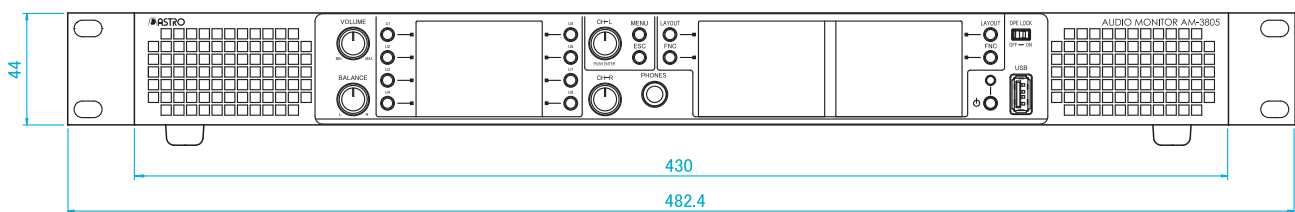

#### Loudness trigger and logging

No.	Date	Integrated [LKFS]	Sample Peak (True Peak) [dBFS]	Sound Mode	TC Type	Start TC	End TC
1	2011/11/07 13:04:22	-23.9	-11.21 Stereo Mode	UTC	00:45:41.17	00:46:02.05	
2	2011/11/07 13:05:01	-25.7	-10.22 Stereo Mode (1 Stereo)	UTC	00:46:06.06	00:46:21.01	
3	2011/11/07 13:05:01	-25.7	-10.22 Stereo Mode (2 Stereo)	UTC	00:46:06.06	00:46:21.01	
4	2011/11/07 13:05:25	-24.5	-11.04 Stereo Mode (1 Stereo)	UTC	00:46:34.18	00:46:49.17	
5	2011/11/07 13:05:25	-24.5	-11.04 Stereo Mode (2 Stereo)	UTC	00:46:34.18	00:46:49.17	
6	2011/11/07 13:05:25	-24.8	-11.04 Stereo Mode (3 Stereo)	UTC	00:46:34.18	00:46:49.17	
7	2011/11/07 13:05:61	-26.0	-11.85 1ch Mode	UTC	00:46:59.01	00:47:15.12	
8	2011/11/07 13:06:18	-26.0	-11.85 1ch + 1 Stereo Mode (5 1ch)	UTC	00:47:25.22	00:47:44.15	
10	2011/11/07 13:06:18	-24.7	-11.45 1ch + 1 Stereo Mode (1 Stereo)	UTC	00:47:25.22	00:47:44.15	

## Appearance

D=205mm